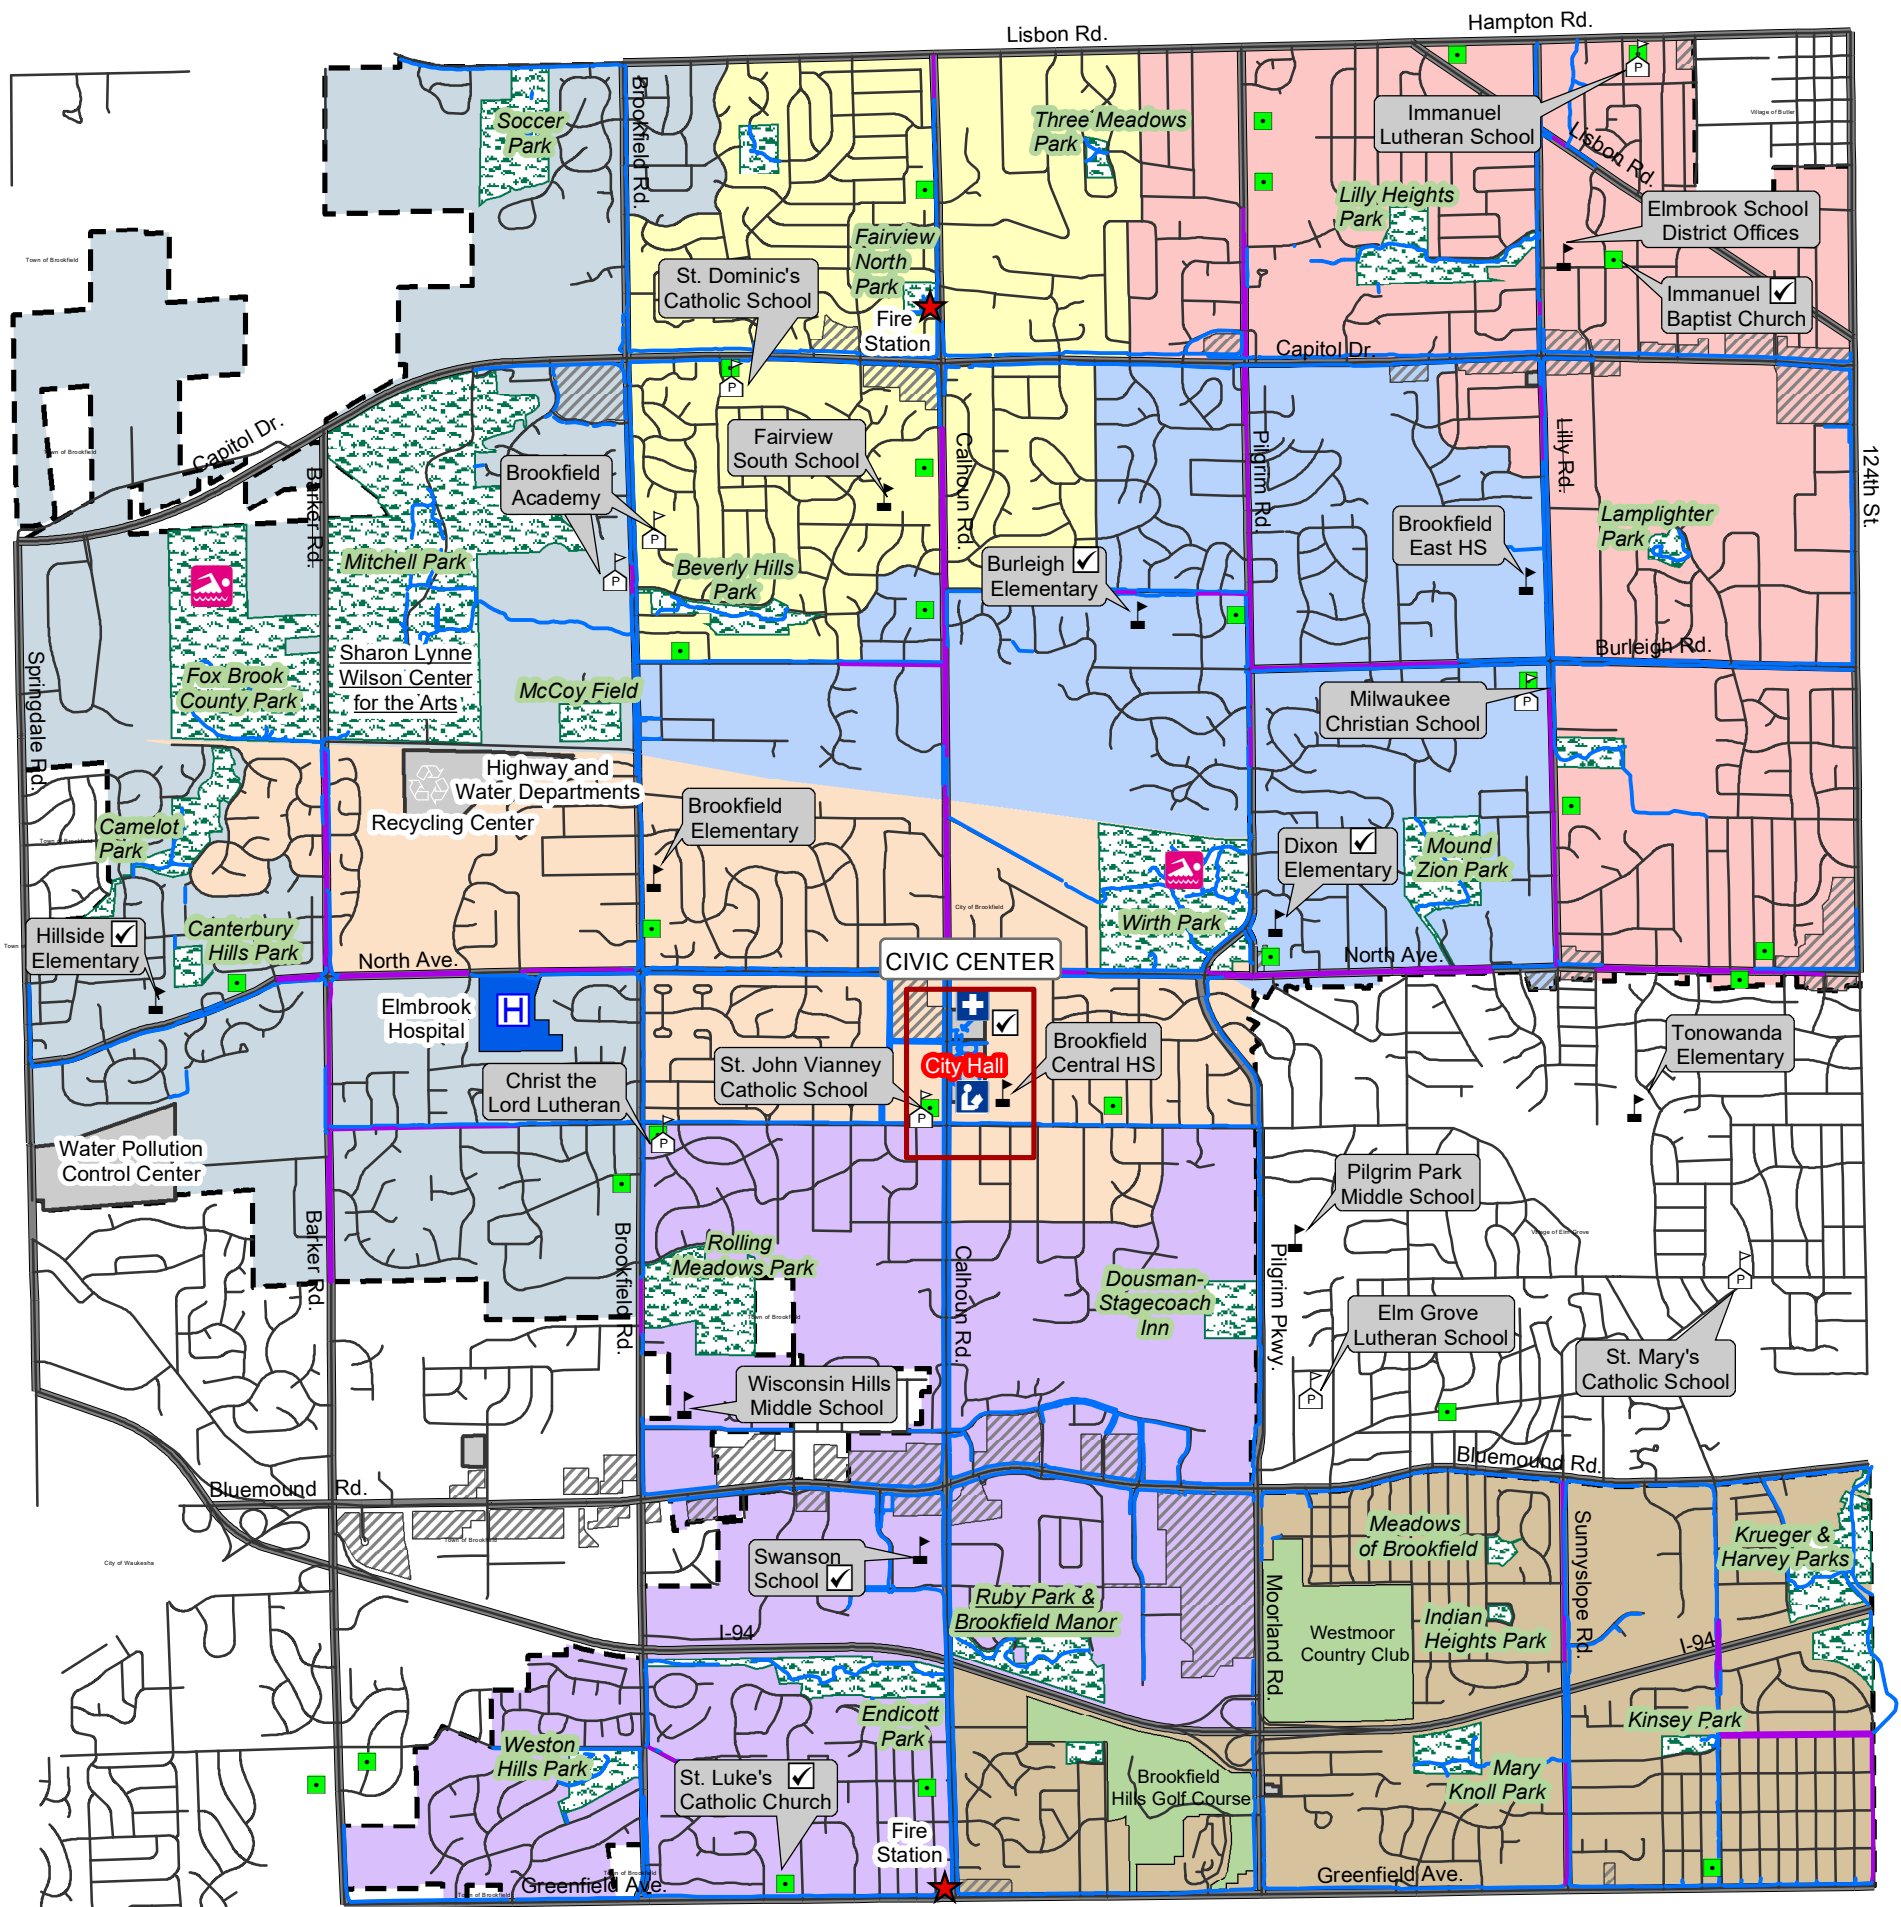

***** 2020 November Election *****
Check the City Website for the
temporary polling locations

Welcome to the City of Brookfield Waukesha County, WI

<http://www.ci.brookfield.wi.us/216/Polling-Places>

LEGEND

Schools & Churches

- Public Schools
- Private Schools
- Place of Worship
- City Service Points**
- Voting Poll Sites
- Fire Stations
- Library
- Public Safety Building
- Swimming
- Post Office
- Hospital

Aldermanic Districts

- 1
- 2
- 3
- 4
- 5
- 6
- 7

Attractions

- Golf Course
- Hospital
- Public Buildings
- Shopping Area
- Parks

Bicycle Routes

- Bicycle Lane
- Bicycle Path or Sidewalk

CIVIC CENTER AREA ENLARGED