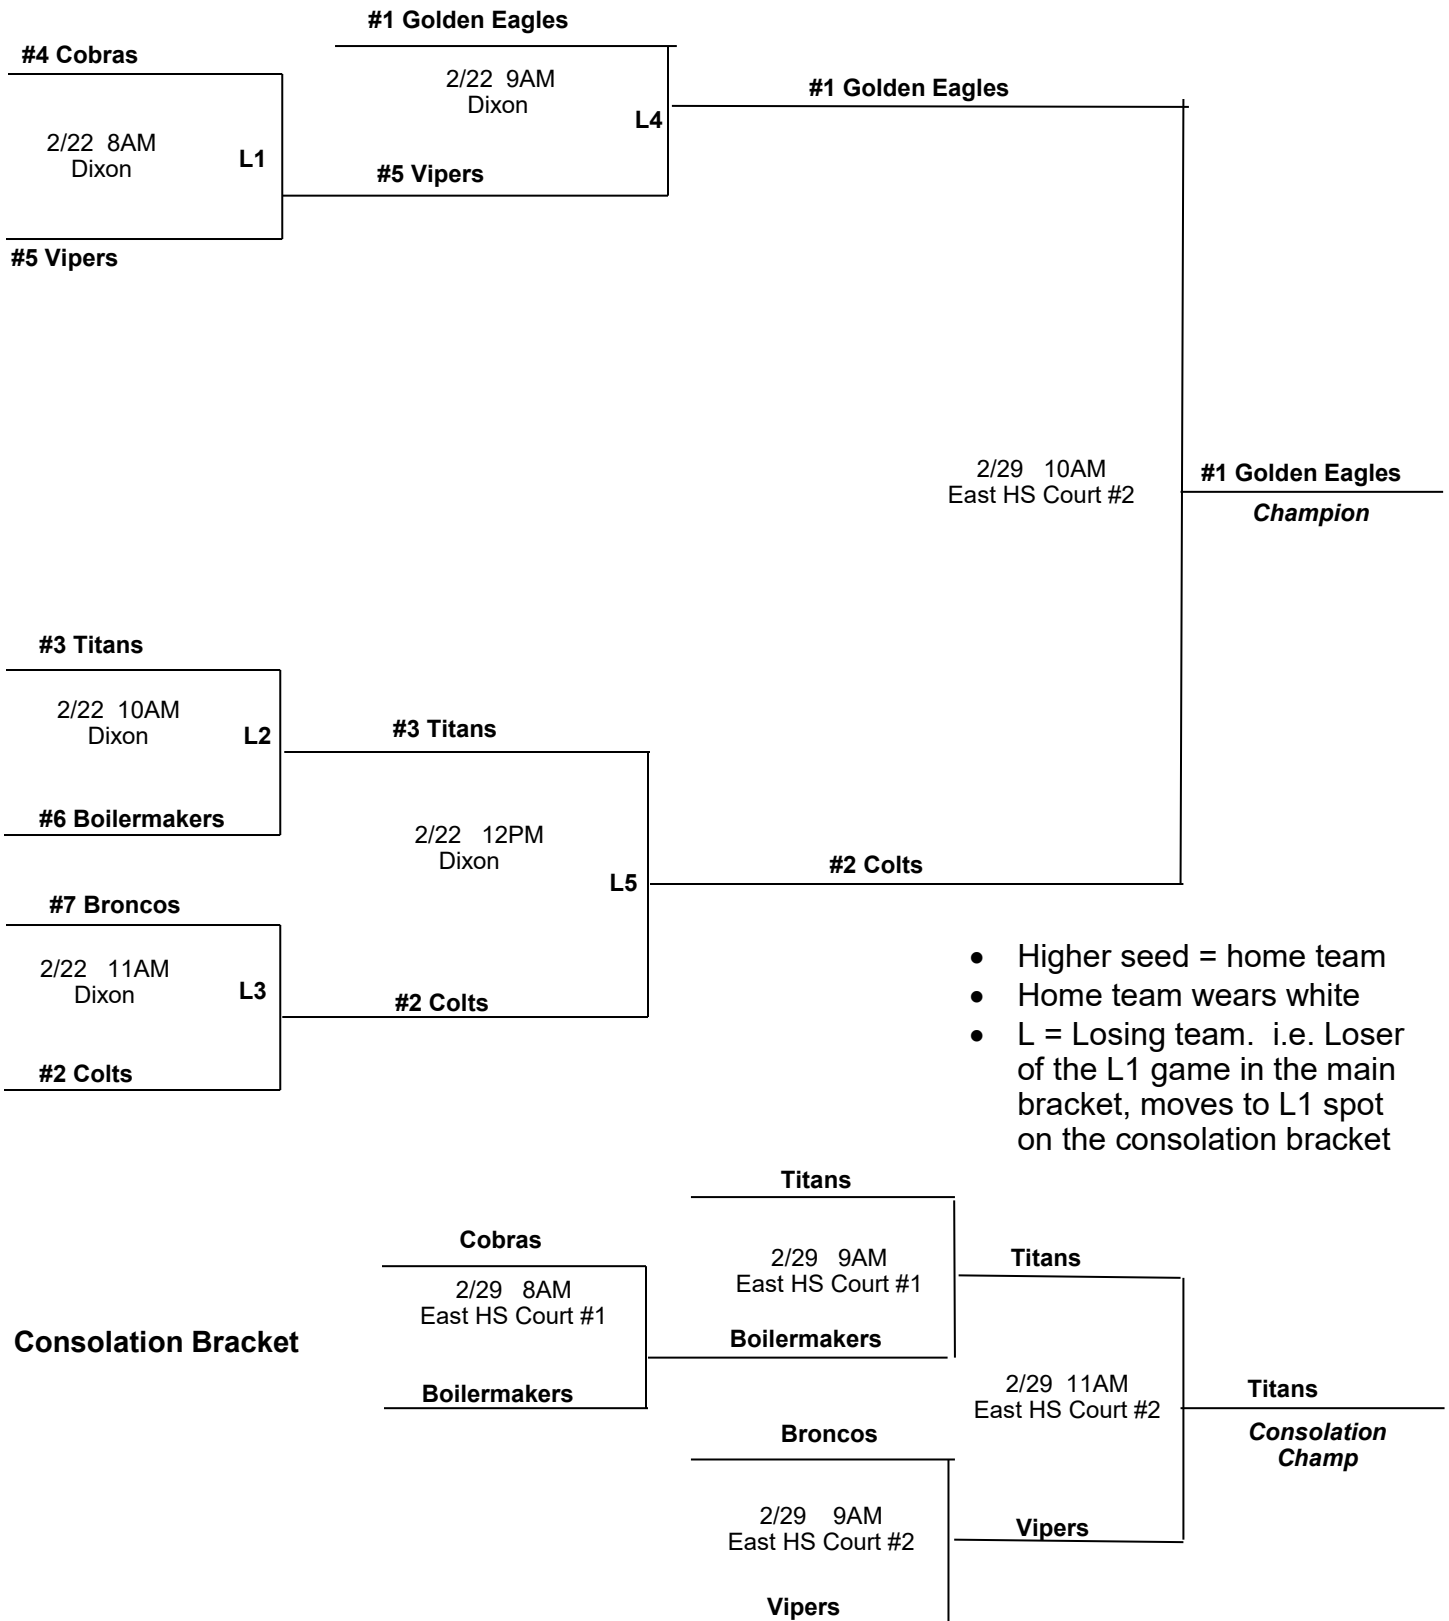

**City of Brookfield
Parks, Recreation & Forestry Department
Boys 8th Grade Tournament 2020**

Schedule

- Higher seed = home team
- Home team wears white
- L = Losing team. i.e. Loser of the L1 game in the main bracket, moves to L1 spot on the consolation bracket